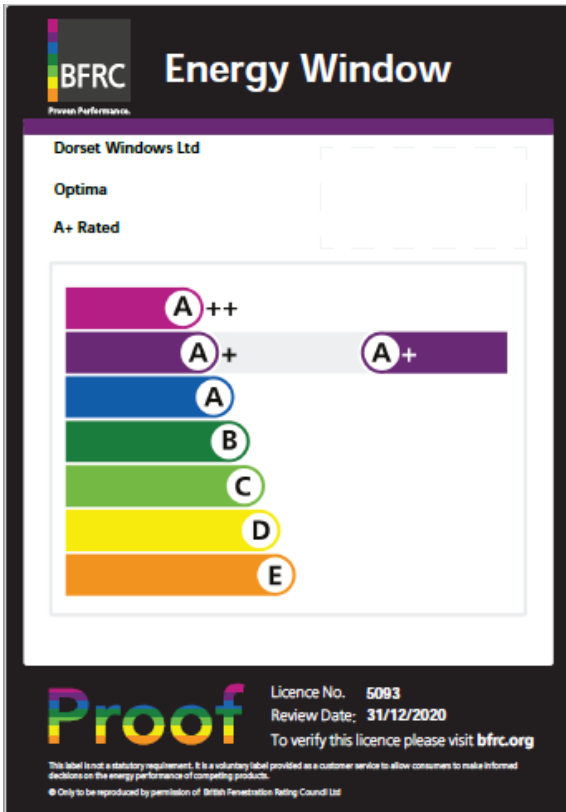

Dorset Windows Ltd Window Energy Ratings 2020

*Optima & Flush PVC Sculptured & Chamfered -
Double Glazed*

*Optima PVC Sculptured & Chamfered -
Triple Glazed*

Real (Smart) Aluminium Double

PVC Vertical Slider – Double Glazed