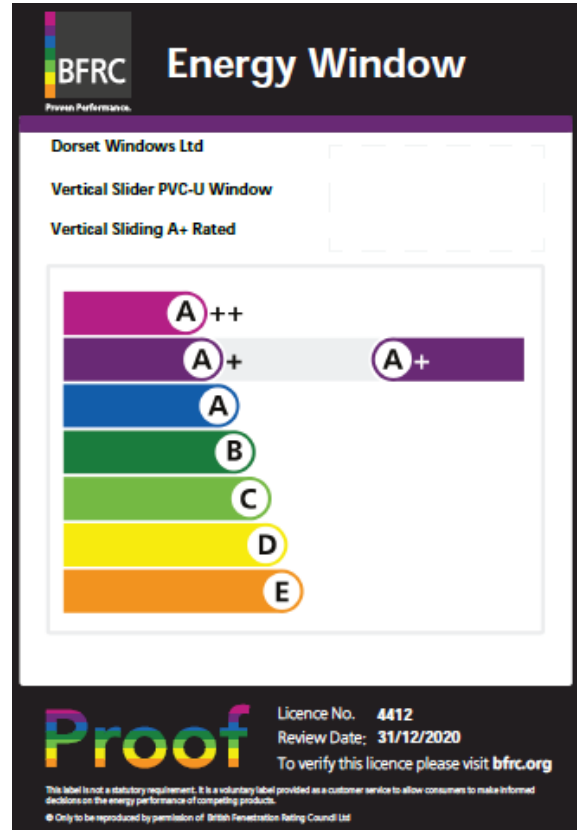

Dorset Windows Ltd Window Energy Ratings 2020

*Optima & Flush PVC Sculptured & Chamfered -
Double Glazed*

*Optima PVC Sculptured & Chamfered -
Triple Glazed*

Real (Smart) Aluminium Double

PVC Vertical Slider – Double Glazed