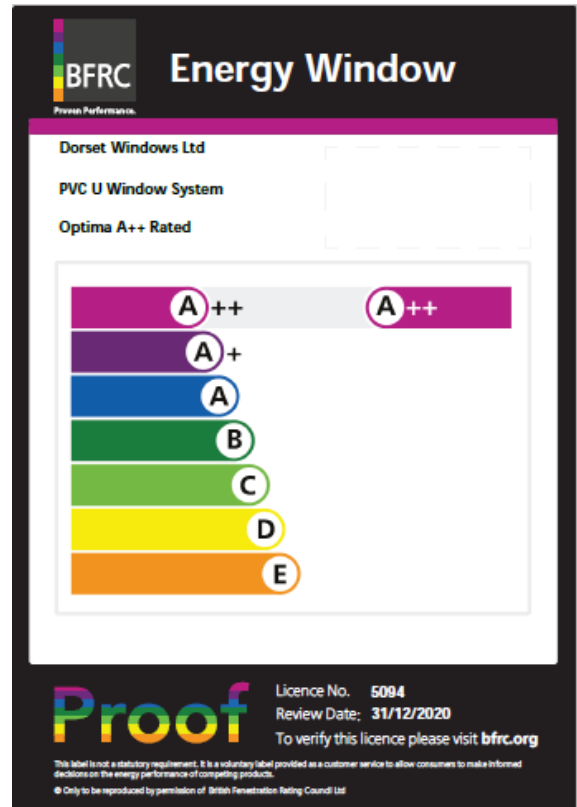

Dorset Windows Ltd Window Energy Ratings 2020

*Optima & Flush PVC Sculptured & Chamfered -
Double Glazed*

*Optima PVC Sculptured & Chamfered -
Triple Glazed*

Real (Smart) Aluminium Double

PVC Vertical Slider – Double Glazed