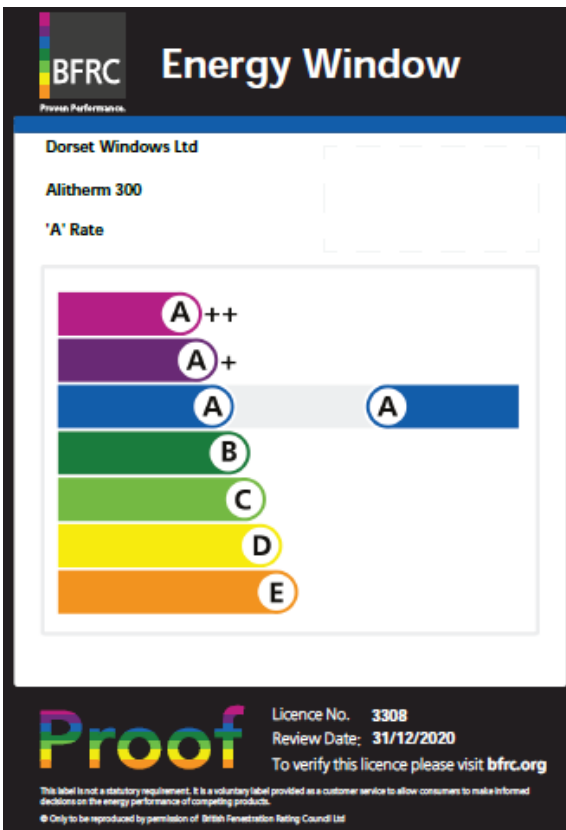

Dorset Windows Ltd Window Energy Ratings 2020

*Optima & Flush PVC Sculptured & Chamfered -
Double Glazed*

*Optima PVC Sculptured & Chamfered -
Triple Glazed*

Real (Smart) Aluminium Double

PVC Vertical Slider – Double Glazed